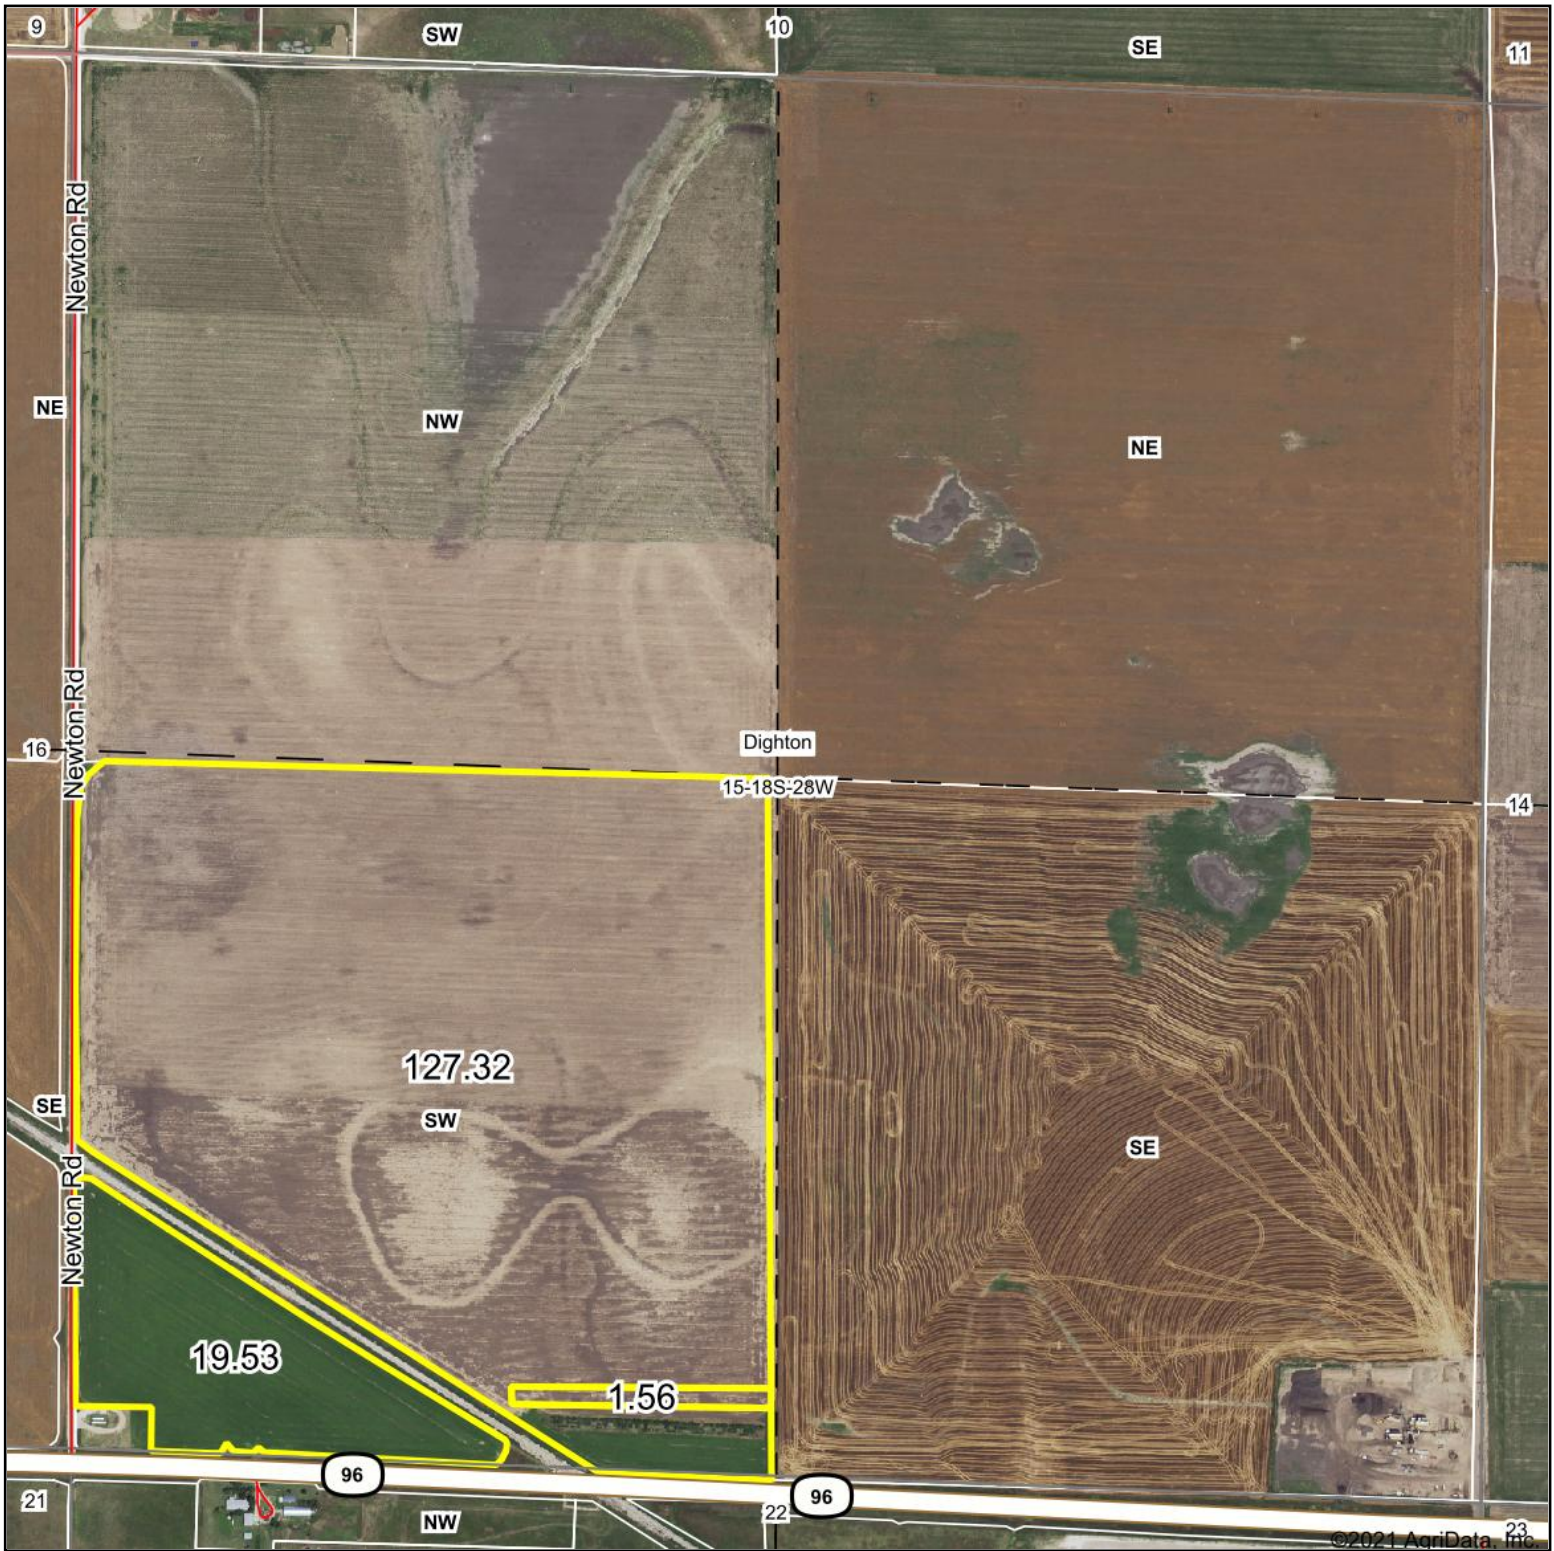

Aerial Map

Map Center: 38.488873, -100.403158

15-18S-28W
Lane County
Kansas

Maps Provided By:

surety
CUSTOMIZED ONLINE MAPPING
© AgriData, Inc. 2021 www.AgriDataInc.com

1/18/2021