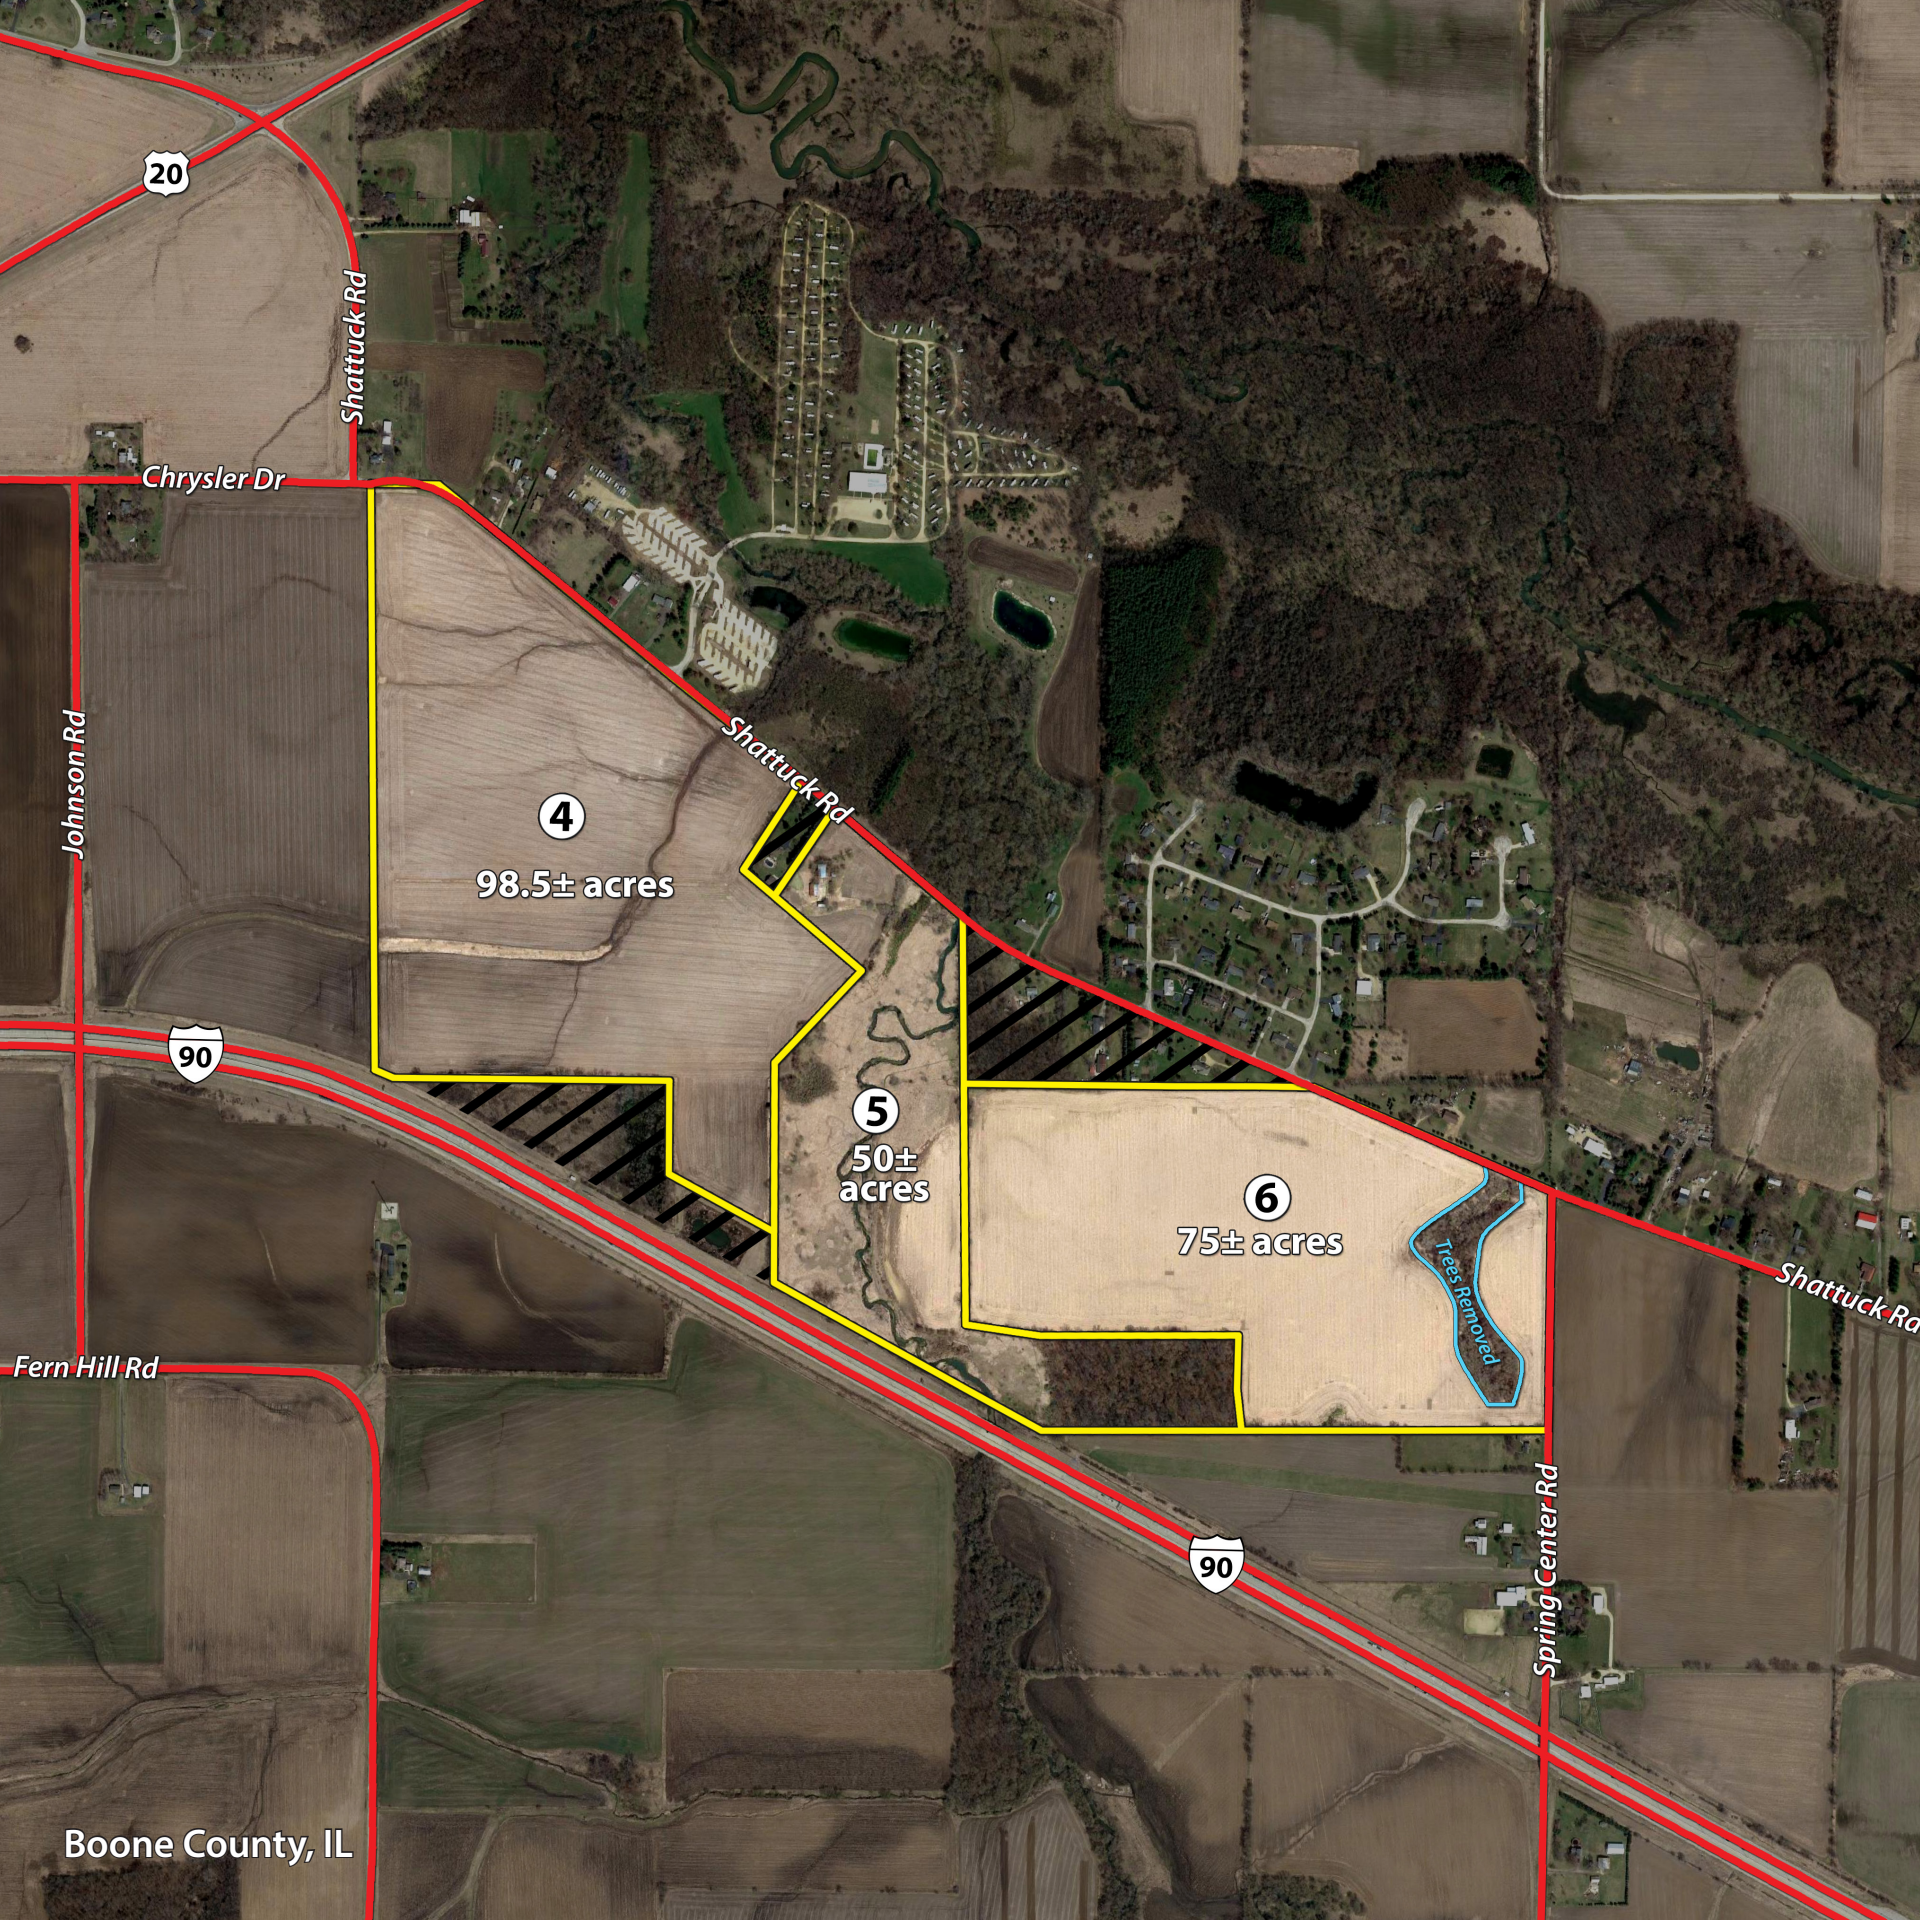

20

Shattuck Rd

Chrysler Dr

Johnson Rd

Shattuck Rd

4

98.5± acres

5

50± acres

6

75± acres

Trees Removed

Shattuck Rd

90

Fern Hill Rd

90

Spring Center Rd

Boone County, IL