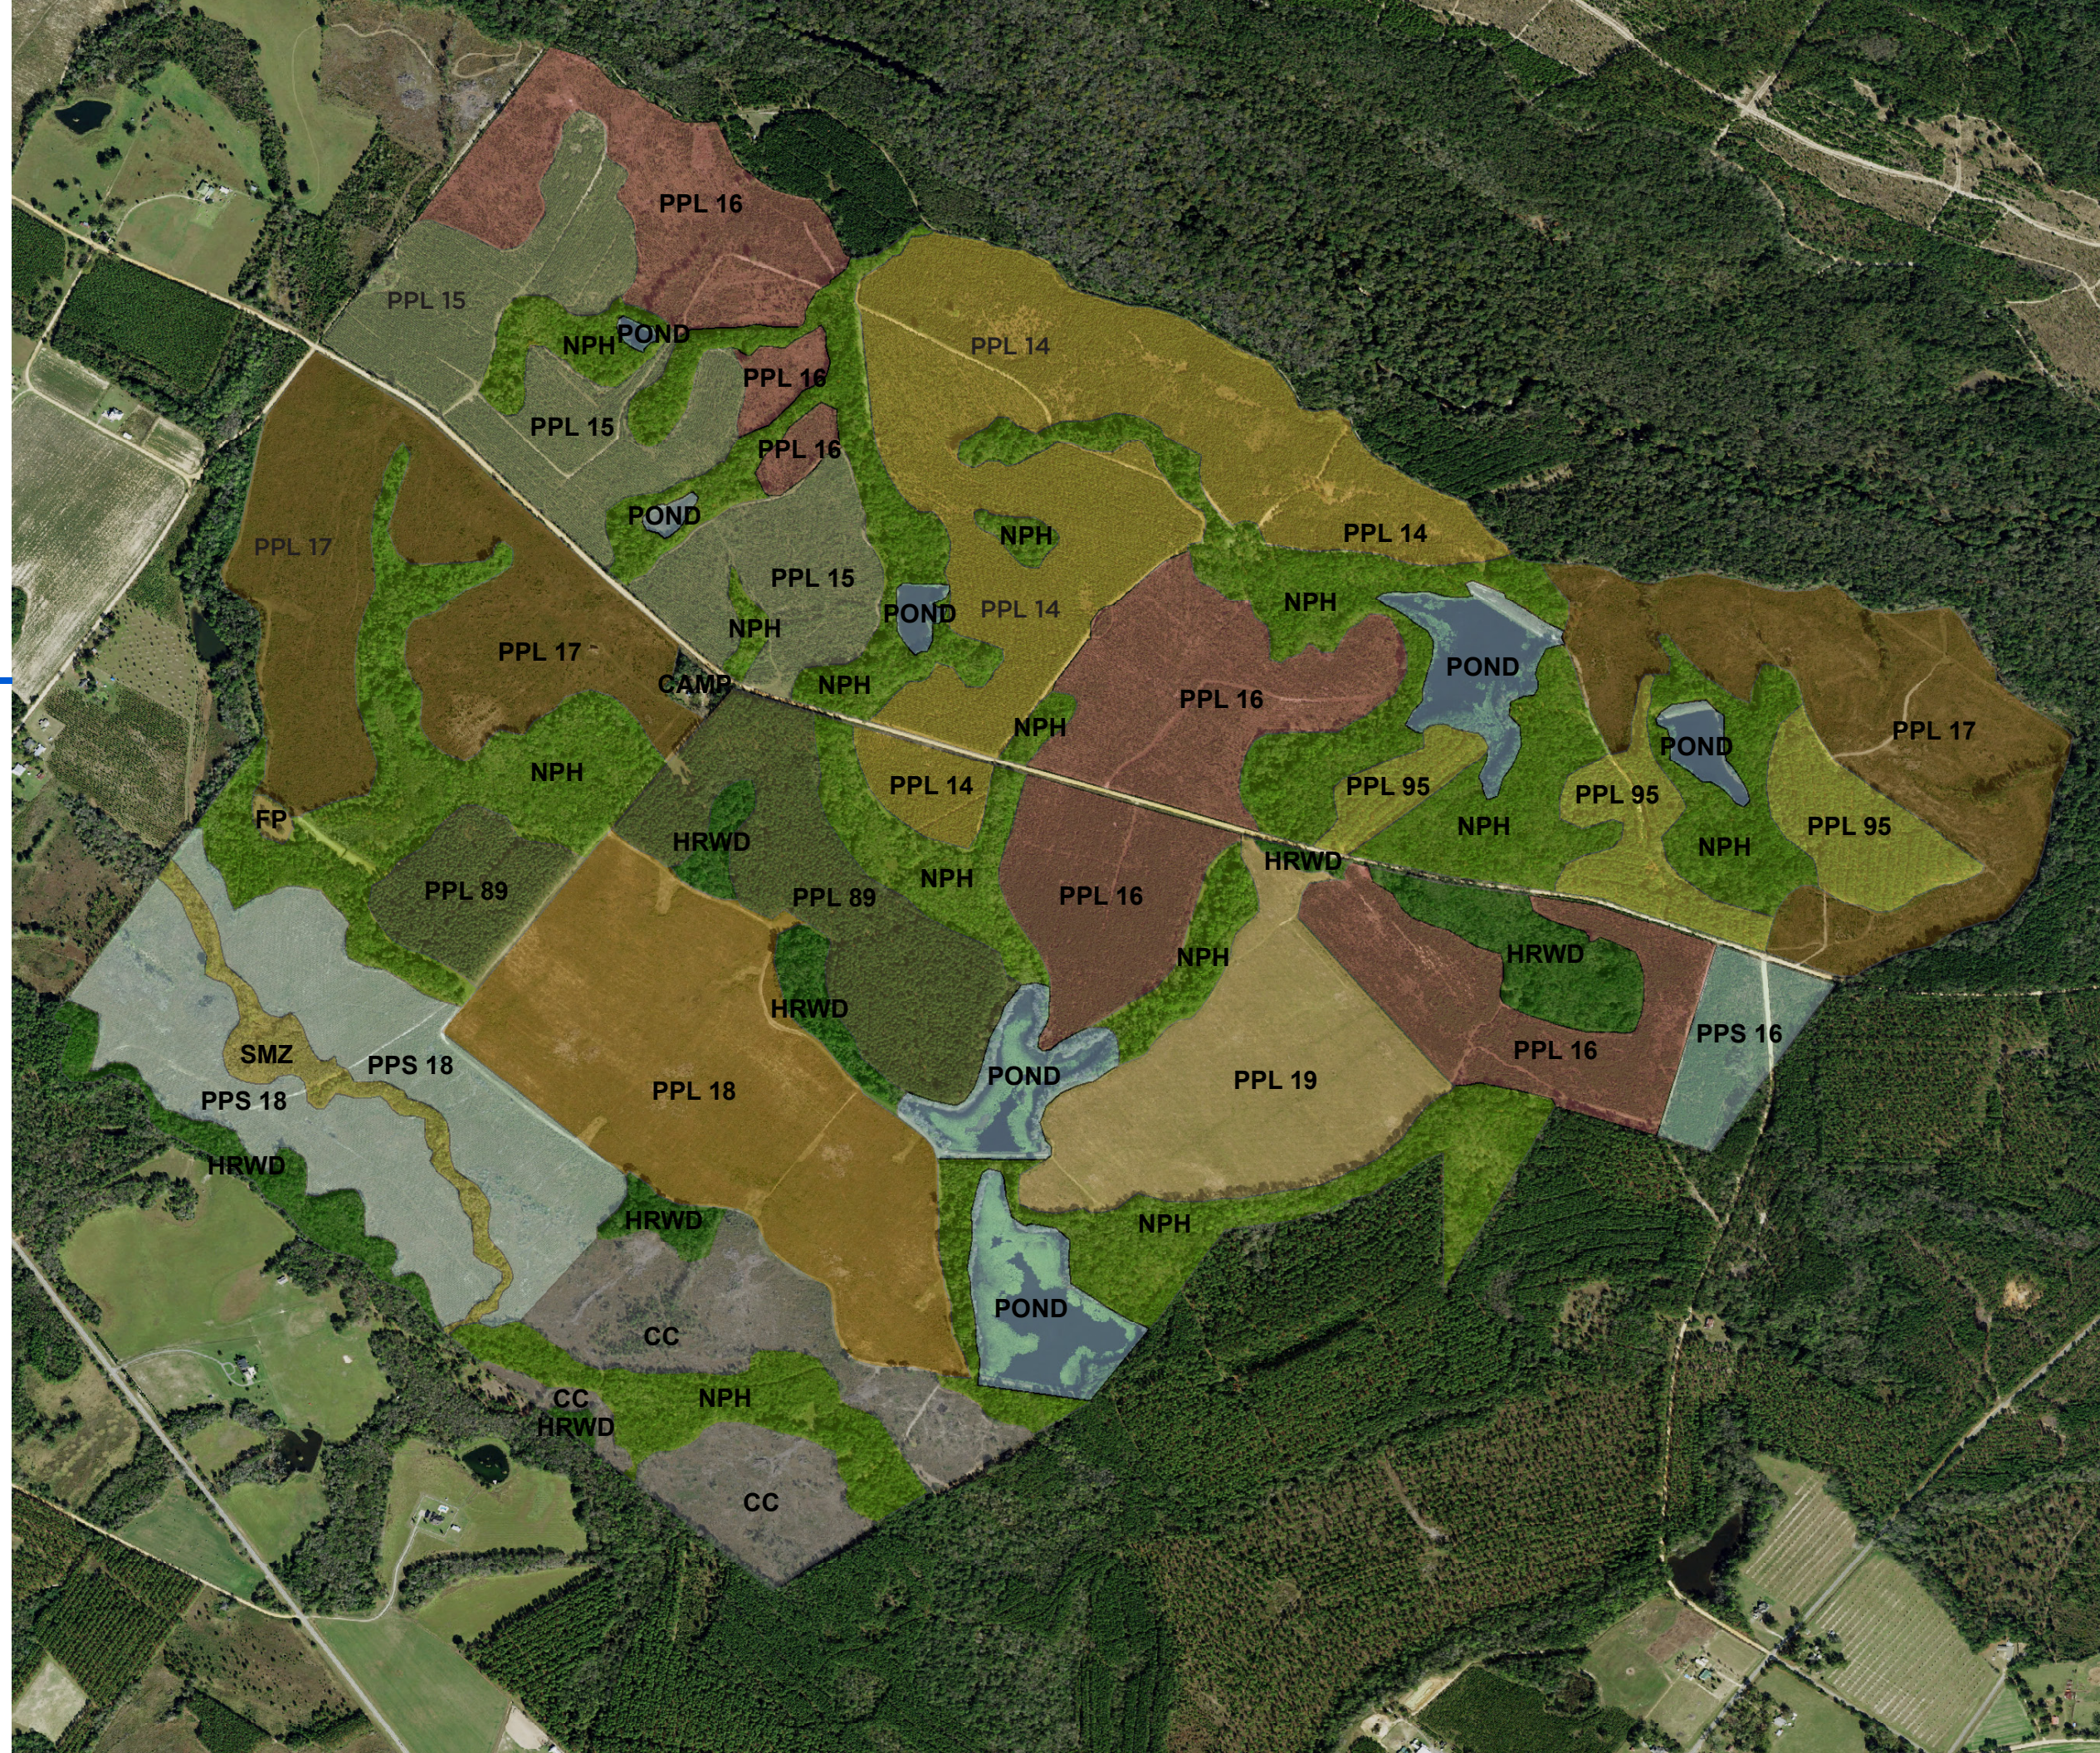

NORTHERN TRACT

TYPE	ACRES
Planted Pine Loblolly 2017	88
Planted Pine Loblolly 2016	114
Planted Pine Loblolly 2015	100
Planted Pine Loblolly 2014	141
Planted Pine Loblolly 1995	49
Natural Pine/Hardwood	157
Ponds	23
C/L County Road	4
Interior Roads/Food Plots	7

SOUTHERN TRACT

TYPE	ACRES
Planted Pine Loblolly 2019	75
Planted Pine Loblolly 2018	118
Planted Pine Slash 2018	106
Planted Pine Loblolly 2017	103
Planted Pine Loblolly 2016	89
Planted Pine Slash 2016	16
Planted Pine Loblolly 2014	10
Planted Pine Loblolly 1989	80
Natural Pine/Hardwood	175
Hardwood	55
Ponds	31
Streamside Management Zone	16
Clear Cut	71
Hunt Camp	3
C/L County Road	5
Interior Roads/Food Plots	12