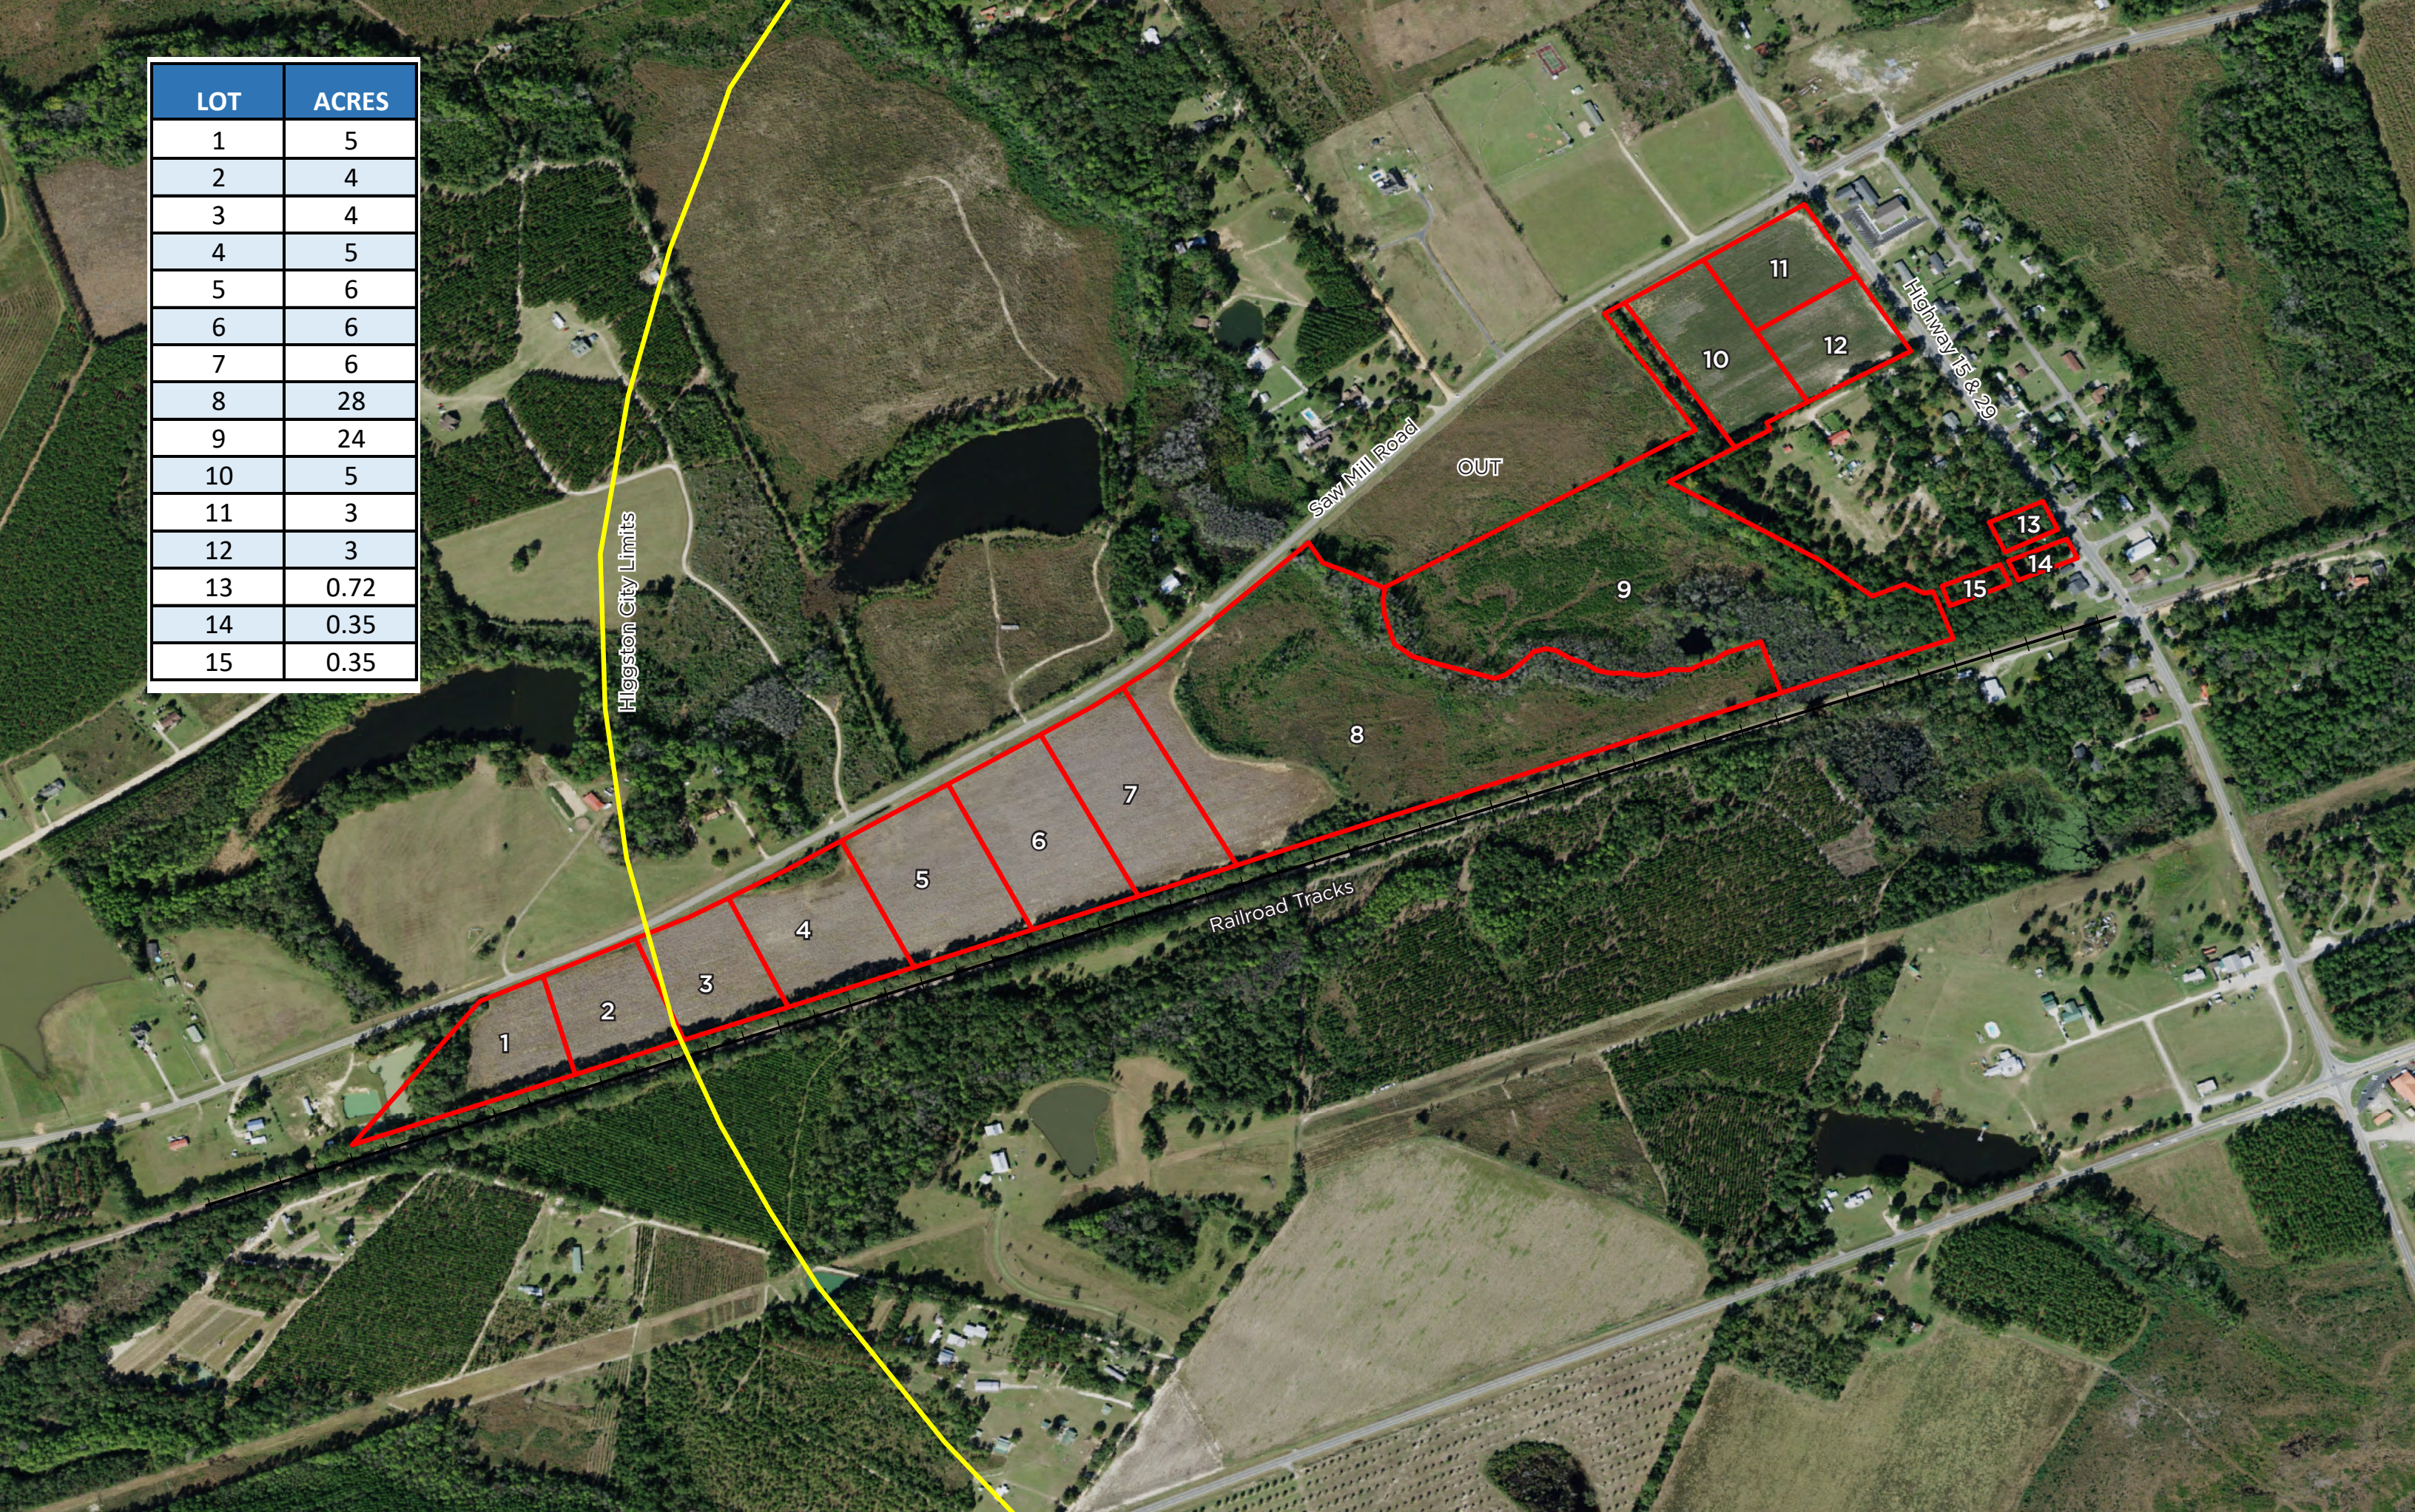

LOT	ACRES
1	5
2	4
3	4
4	5
5	6
6	6
7	6
8	28
9	24
10	5
11	3
12	3
13	0.72
14	0.35
15	0.35

Hogston City Limits

Saw Mill Road

Railroad Tracks

Highway 15 & 29

OUT