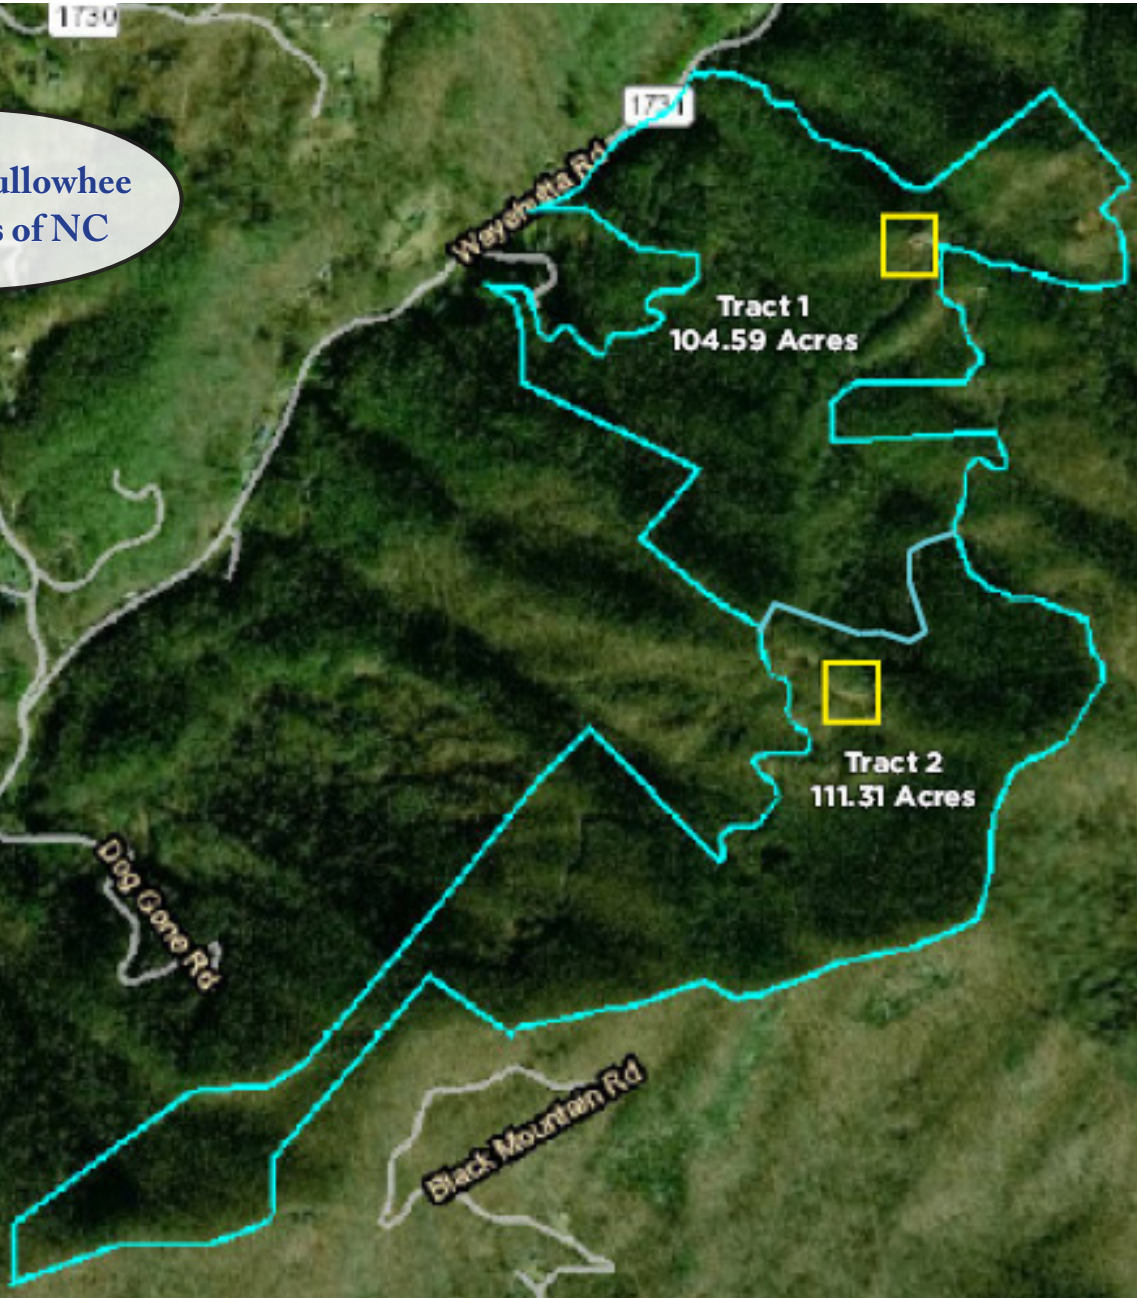

Online Auction

215.90 Acres

Cullowhee, NC

Beautiful Cullowhee
Mountains of NC

ONLINE AUCTION - Thursday, August 12th

- 215.90 Acres in Cullowhee Mountains • Divided into 2 Tracts
- 2 Reserved Cottage Sites - 1 Acre Each (Designated in Yellow on Map)
 - Great Views • Great Road System • Recorded Survey
- Property is in a Conservation Easement • Wayehutta Creek Frontage
 - Good Access • Just 2 Miles from Downtown Cullowhee
 - Jackson County Parcel ID: 7569-37-5777